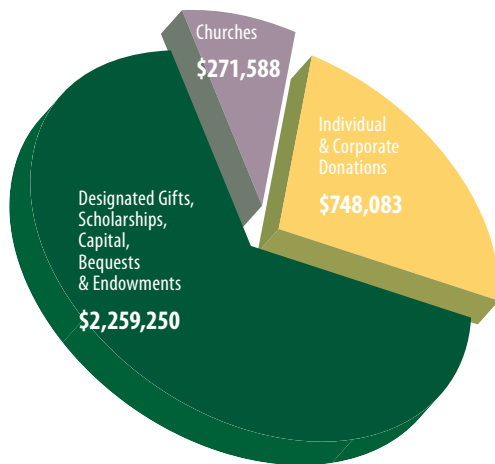

10% of UWinnipeg’s student body is taking courses at MSC in either Conflict Resolution or International Development Studies

ANNUAL OPERATIONS

Revenues

Expenditures

Donations to All Funds

\$3,278,920

2012-2013 Faculty Publications