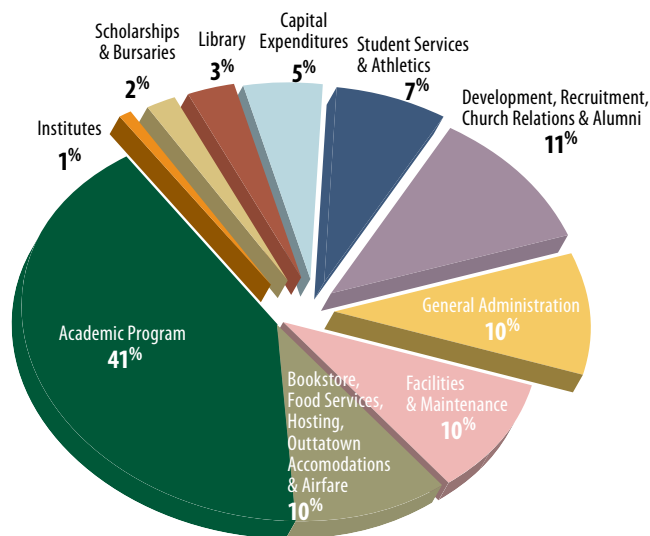

10% of UWinnipeg’s student body is taking courses at MSC in either Conflict Resolution or International Development Studies

ANNUAL OPERATIONS

Revenues

Expenditures

Donations to All Funds

\$3,278,920

2012-2013 Faculty Publications