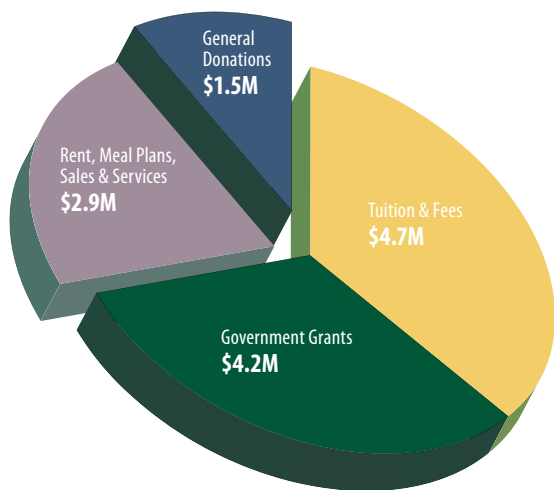

10% of UWinnipeg’s student body is taking courses at MSC in either Conflict Resolution or International Development Studies

ANNUAL OPERATIONS

Revenues

Expenditures

Donations to All Funds

\$3,278,920

2012-2013 Faculty Publications