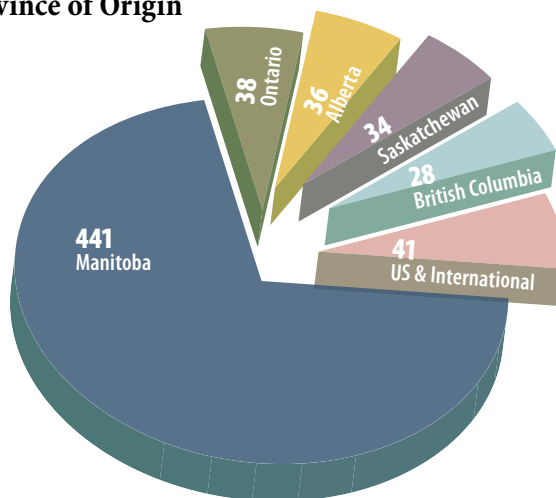

Shaftesbury Campus Total

Shaftesbury Denominational Background Summary

Province of Origin

Menno Simons College Total

994 students are taking one or more courses at CMU’s campus at the University of Winnipeg